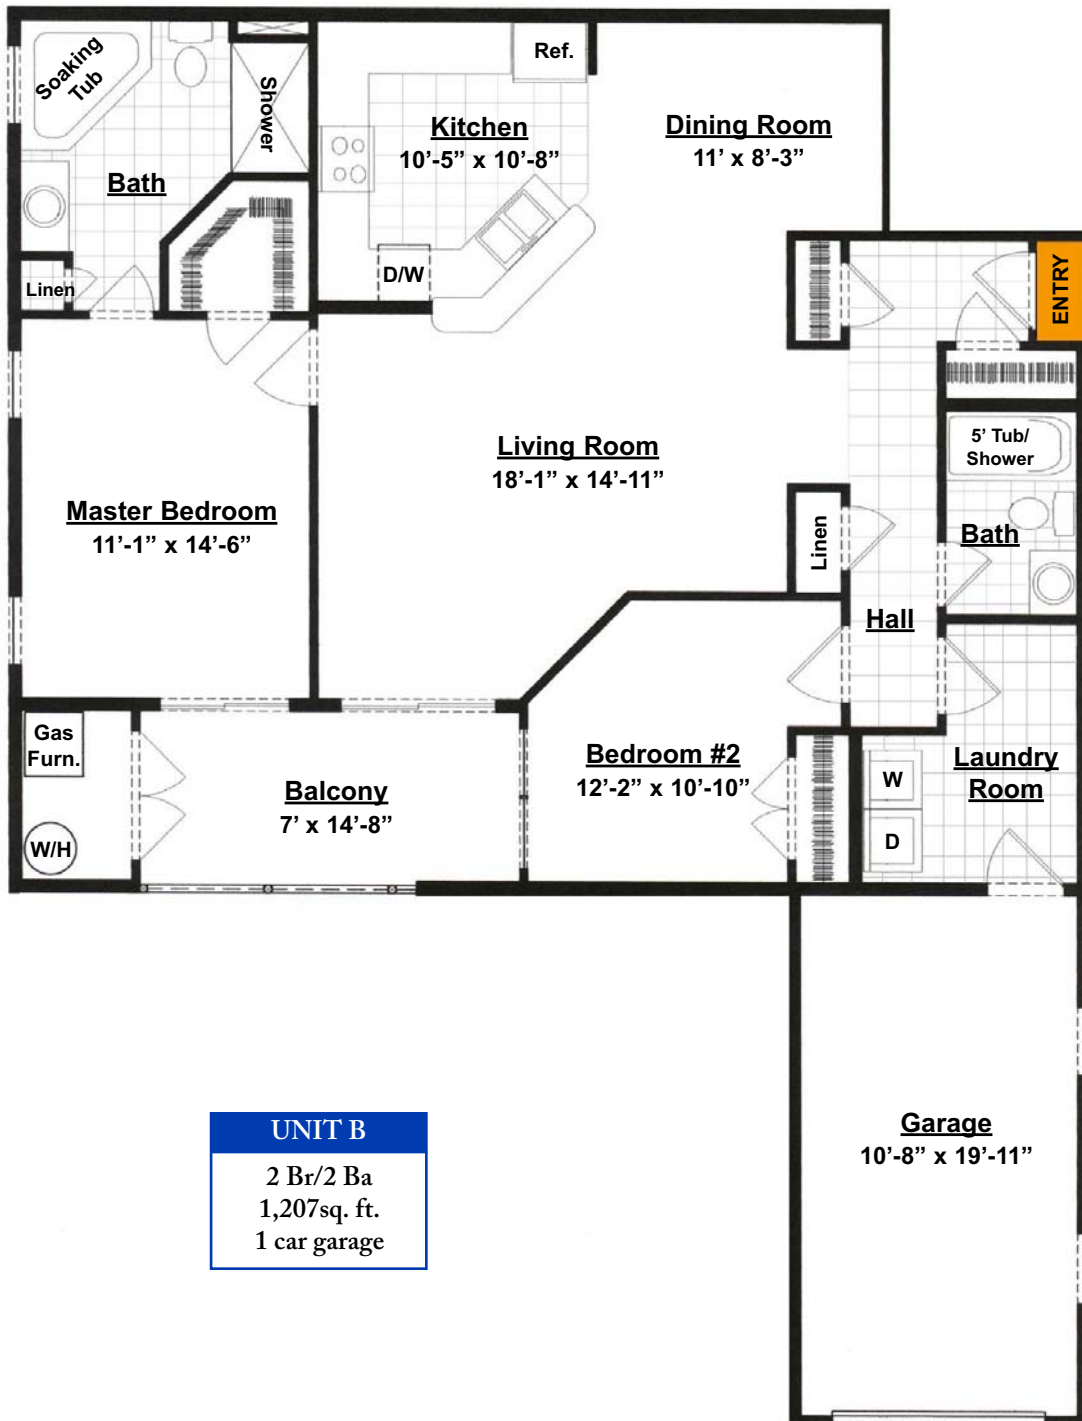

# HEARTHSTONE MANOR<sup>SM</sup>

at New Milford

## Condominiums Unit B - 1st Floor

**UNIT B**  
 2 Br/2 Ba  
 1,207sq. ft.  
 1 car garage

All dimensions are approximate and subject to modification.

Updated 5/1/05