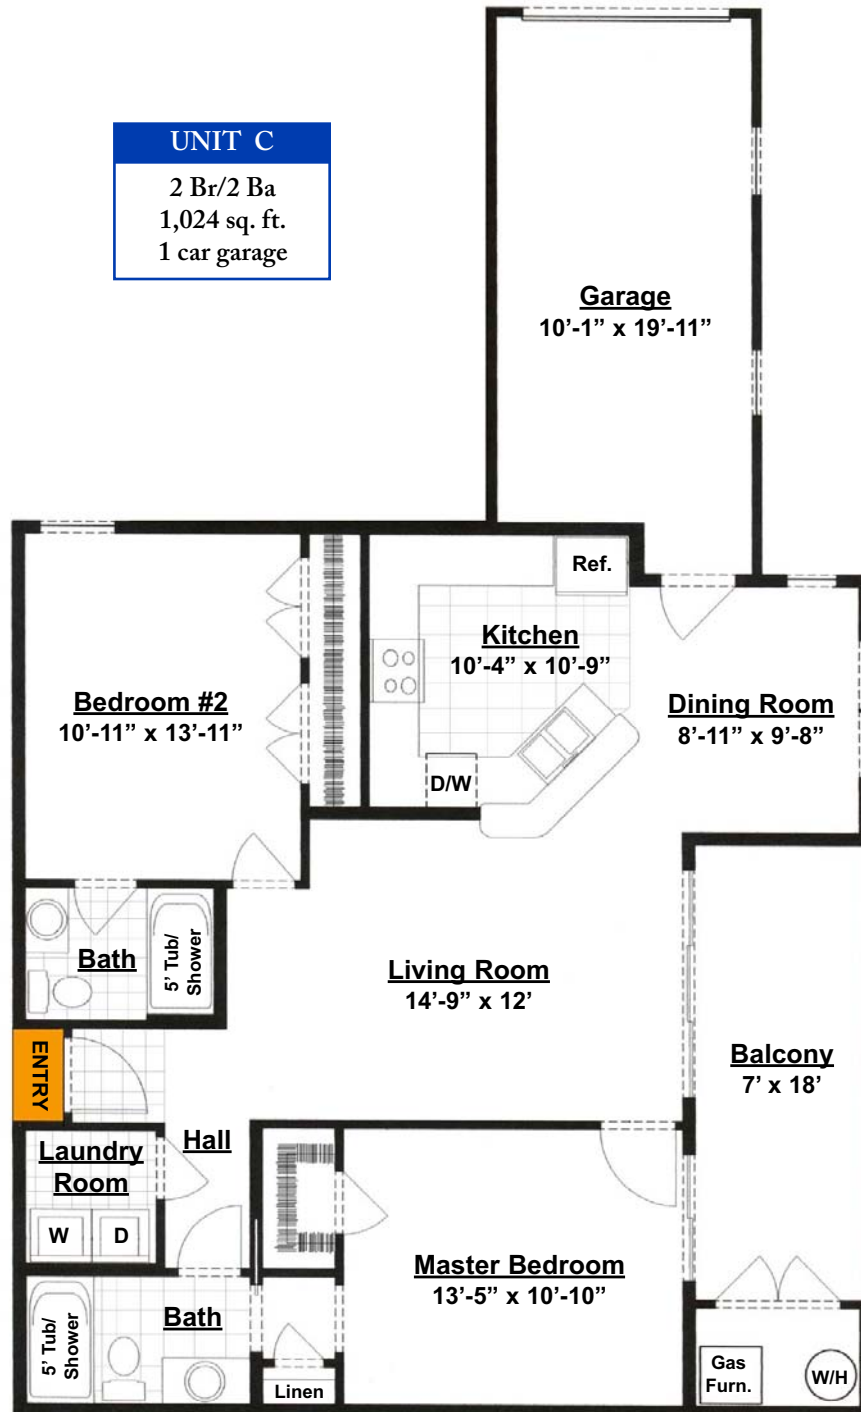

HEARTHSTONE MANORSM

at New Milford

Condominiums Unit C - 1st Floor

UNIT C
2 Br/2 Ba
1,024 sq. ft.
1 car garage

All dimensions are approximate and subject to modification.

Updated 5/1/05