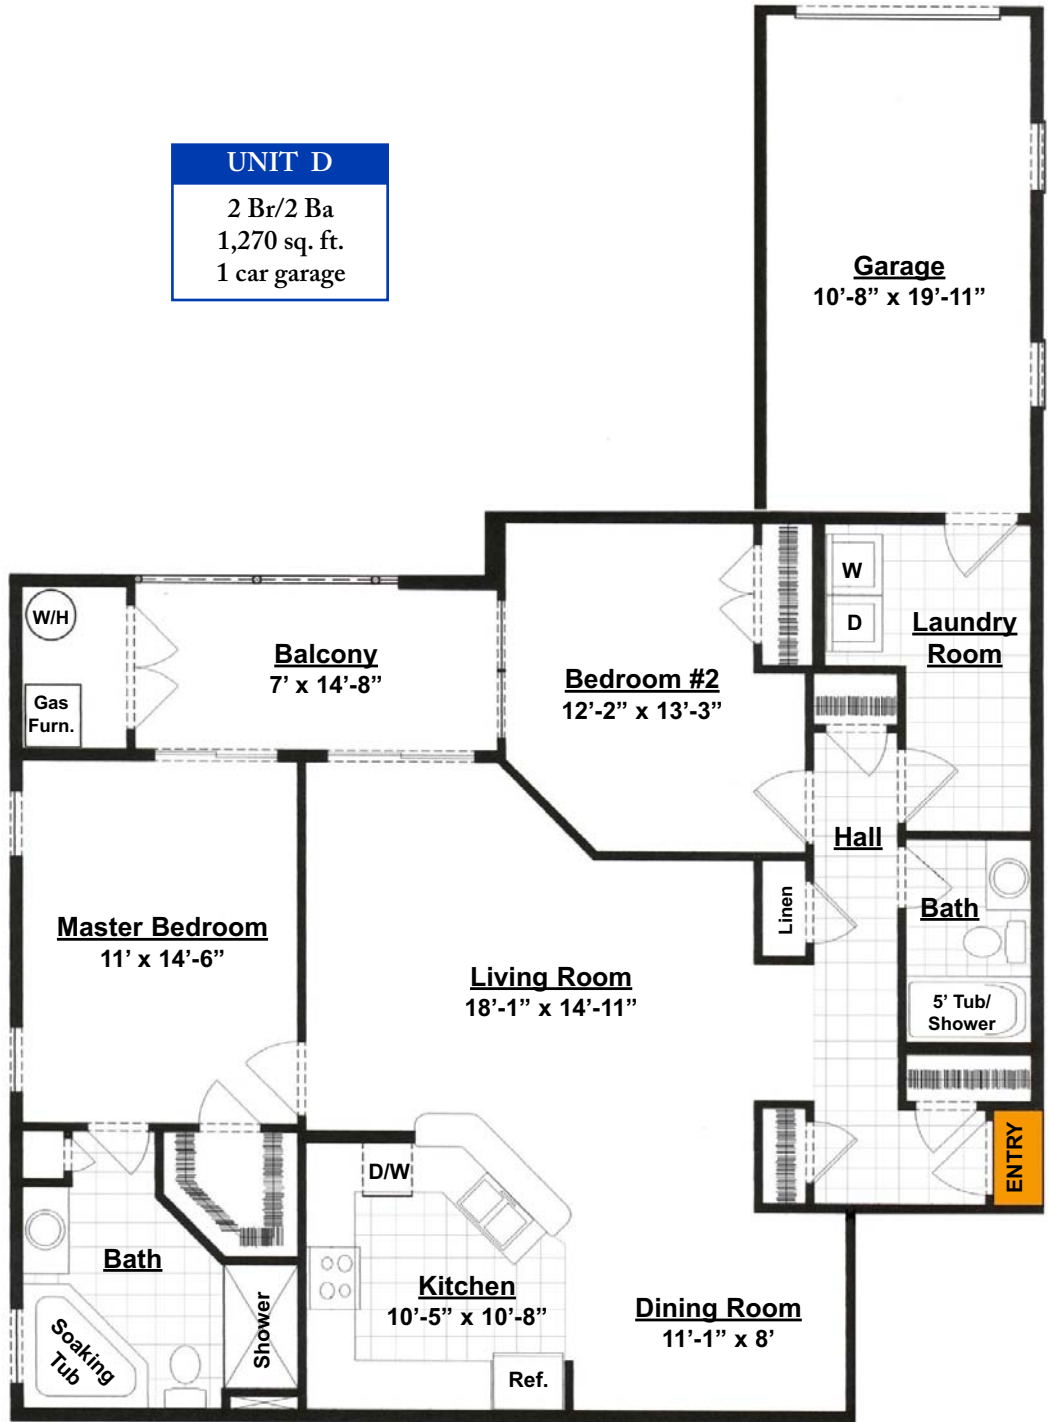

HEARTHSTONE MANORSM

at New Milford

Condominiums Unit D - 1st Floor

UNIT D	
2 Br/2 Ba	
1,270 sq. ft.	
1 car garage	

All dimensions are approximate and subject to modification.

Updated 5/1/05