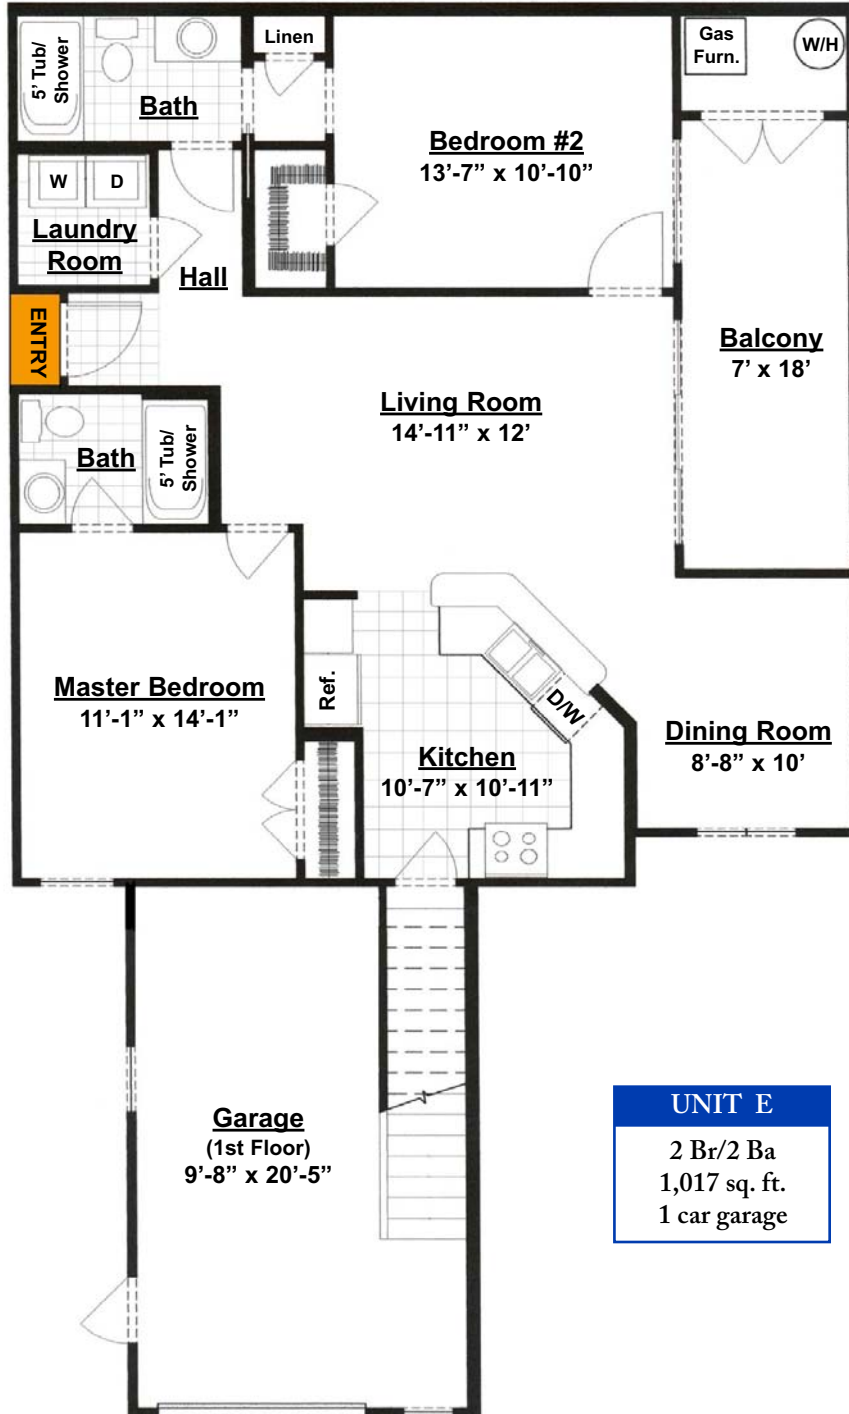

HEARTHSTONE MANORSM

at New Milford

Condominiums Unit E - 2nd Floor

UNIT E	
2 Br/2 Ba	
1,017 sq. ft.	
1 car garage	

All dimensions are approximate and subject to modification.

Updated 5/1/05