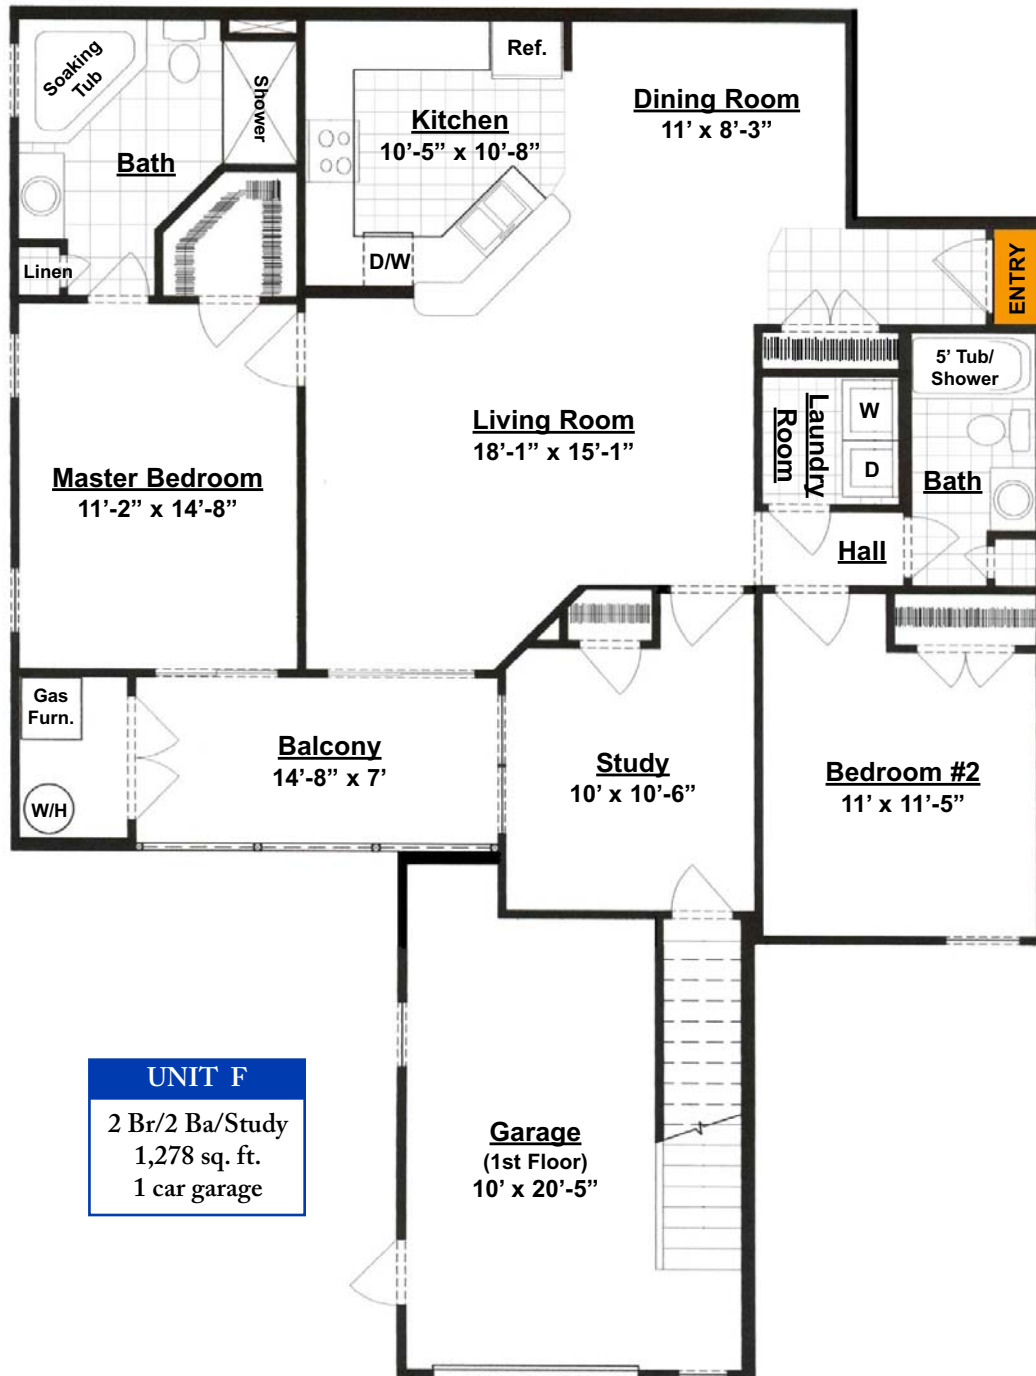

# HEARTHSTONE MANOR<sup>SM</sup>

at New Milford

## Condominiums Unit F - 2nd Floor

**UNIT F**  
 2 Br/2 Ba/Study  
 1,278 sq. ft.  
 1 car garage

All dimensions are approximate and subject to modification.

Updated 5/1/05