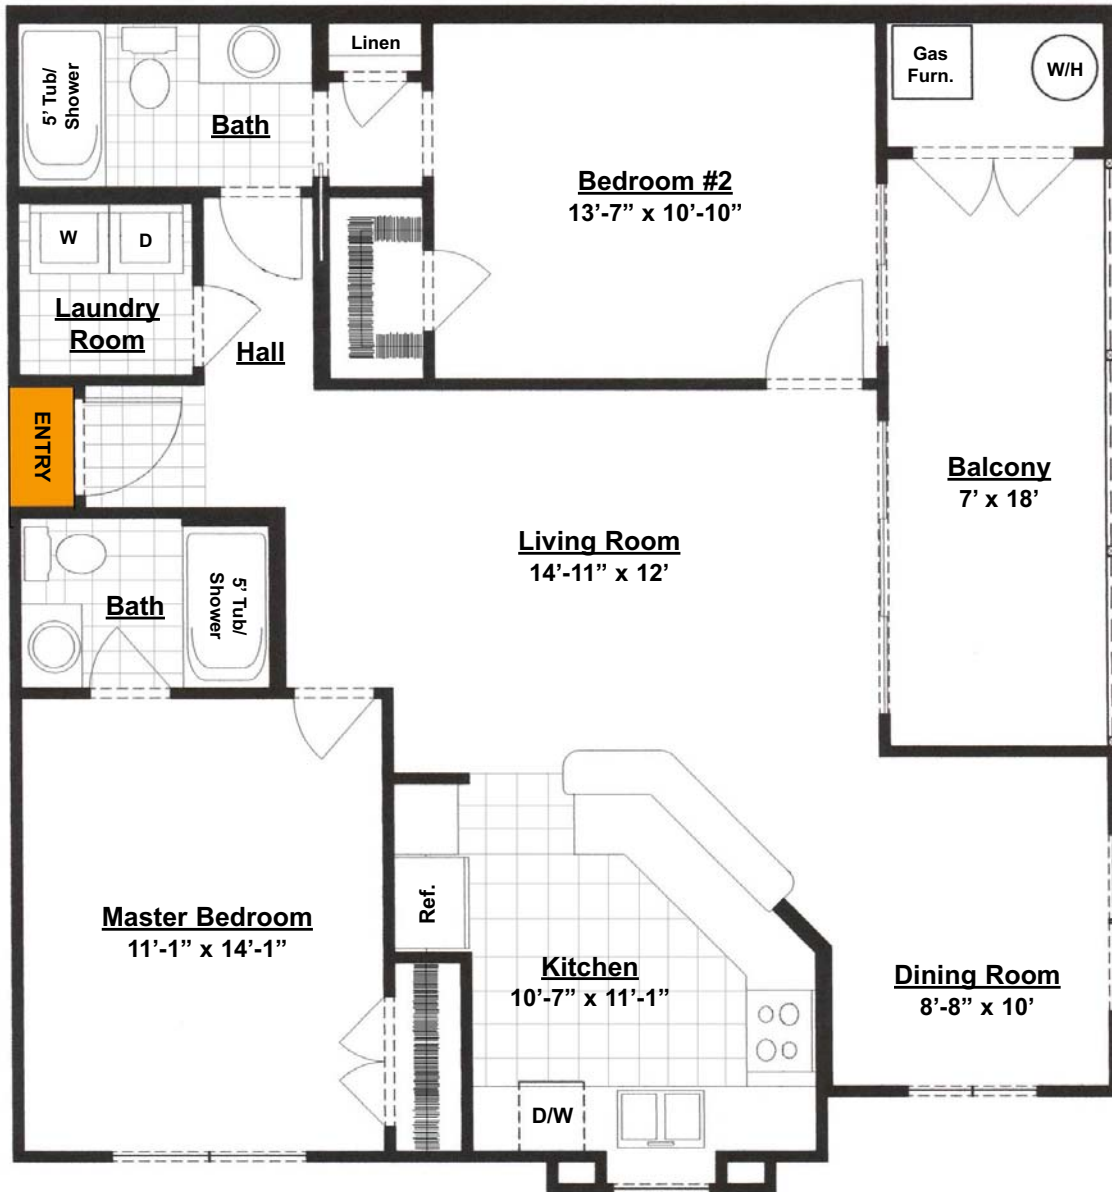

# HEARTHSTONE MANOR<sup>SM</sup>

at New Milford

## Condominiums Unit I - 3rd Floor

**UNIT I**  
2 Br/2 Ba  
1,017 sq. ft.

All dimensions are approximate and subject to modification.

Updated 5/1/05