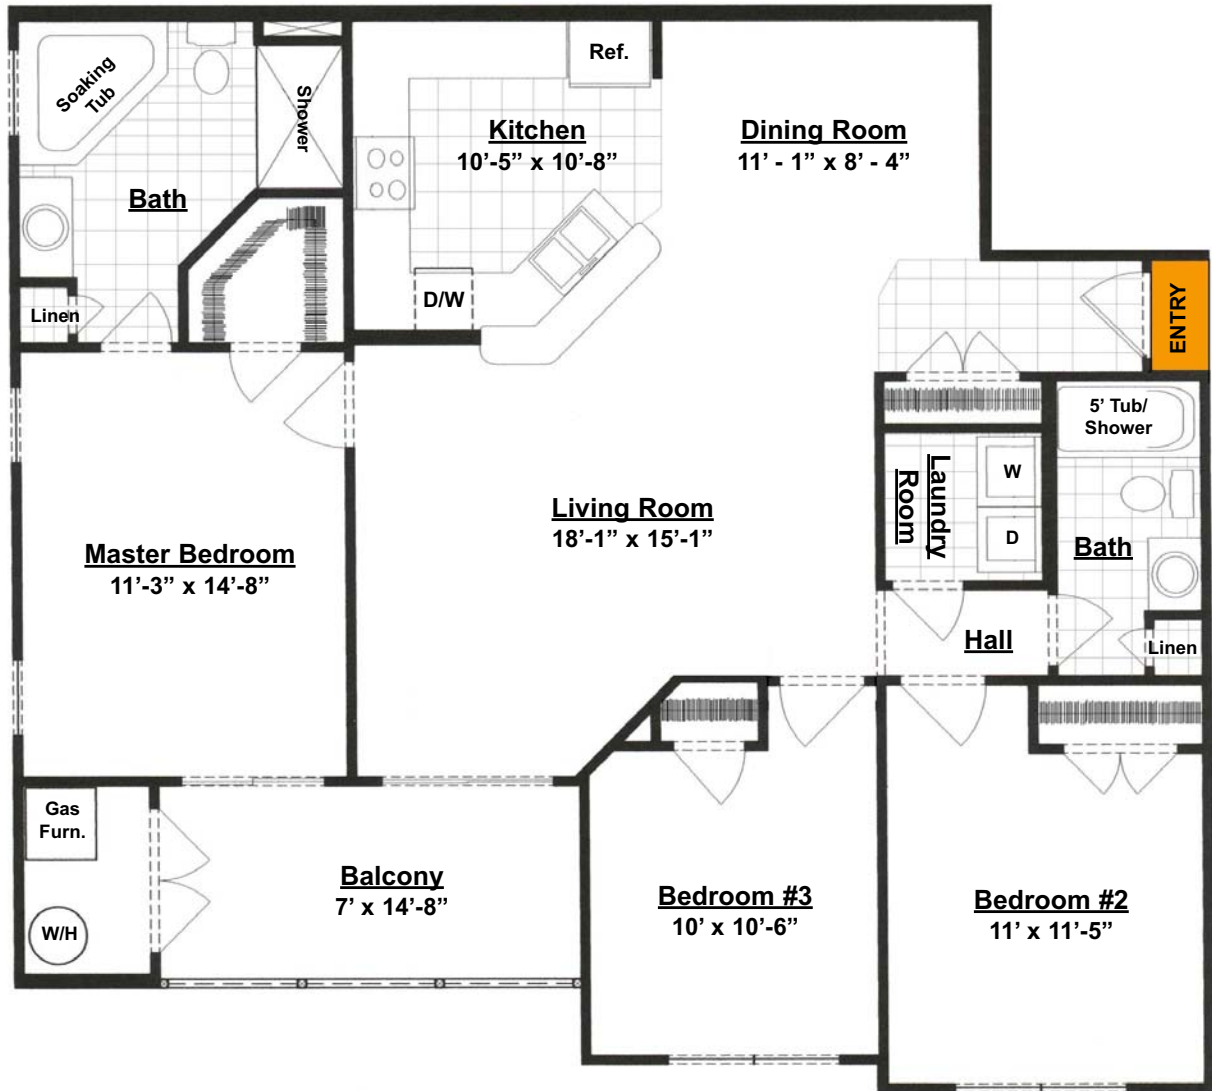

HEARTHSTONE MANORSM

at New Milford

Condominiums Unit J - 3rd Floor

UNIT J
3 Br/2 Ba
1,278 sq. ft.

All dimensions are approximate and subject to modification.

Updated 5/1/05