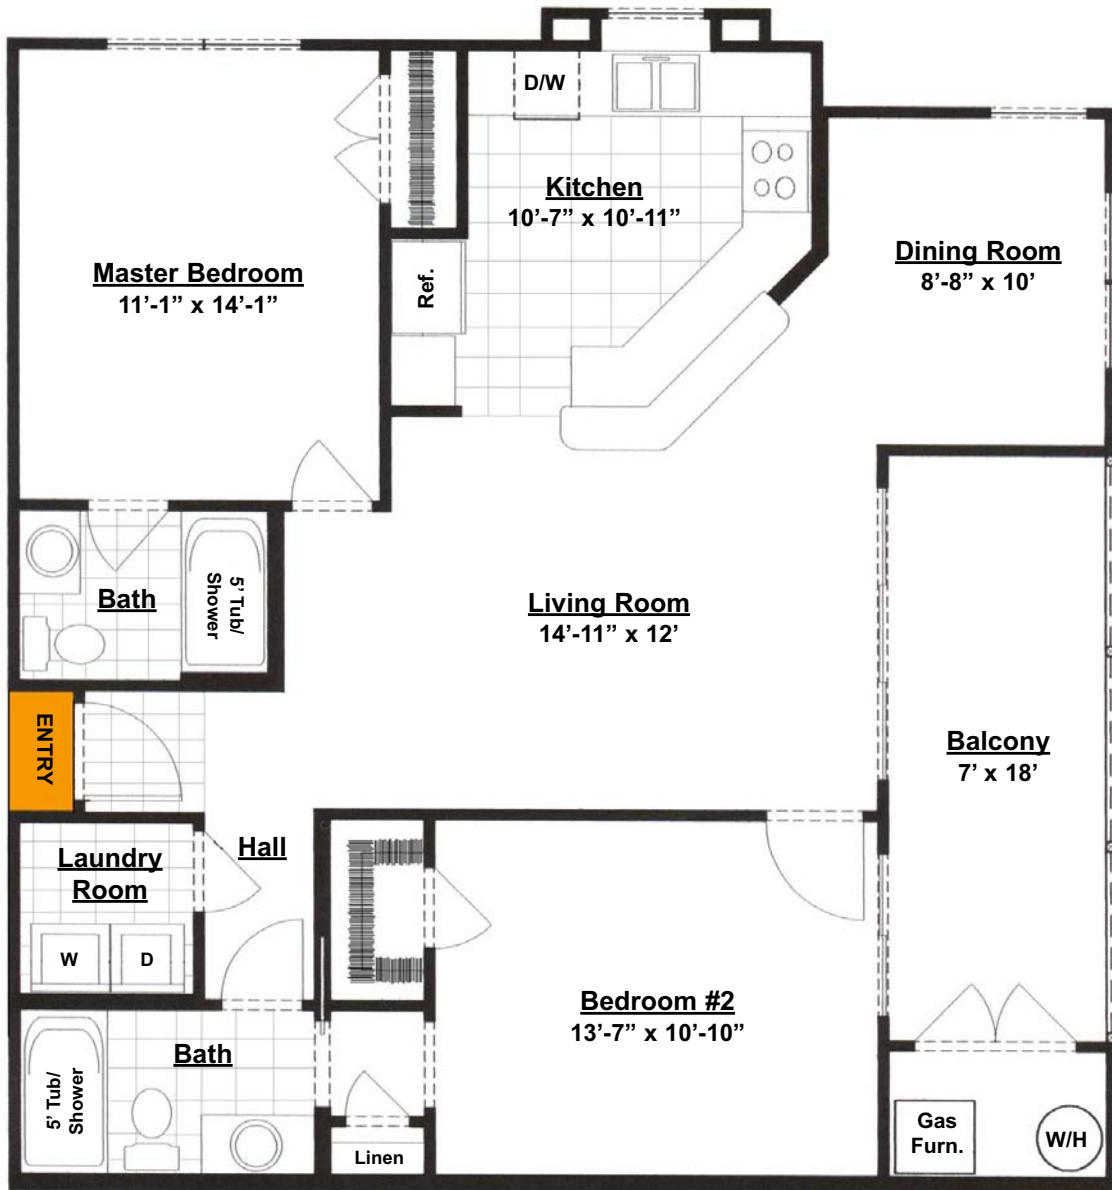

HEARTHSTONE MANORSM

at New Milford

Condominiums Unit K - 3rd Floor

UNIT K

2 Br/2 Ba
1,017 sq. ft.

All dimensions are approximate and subject to modification.

Updated 5/1/05