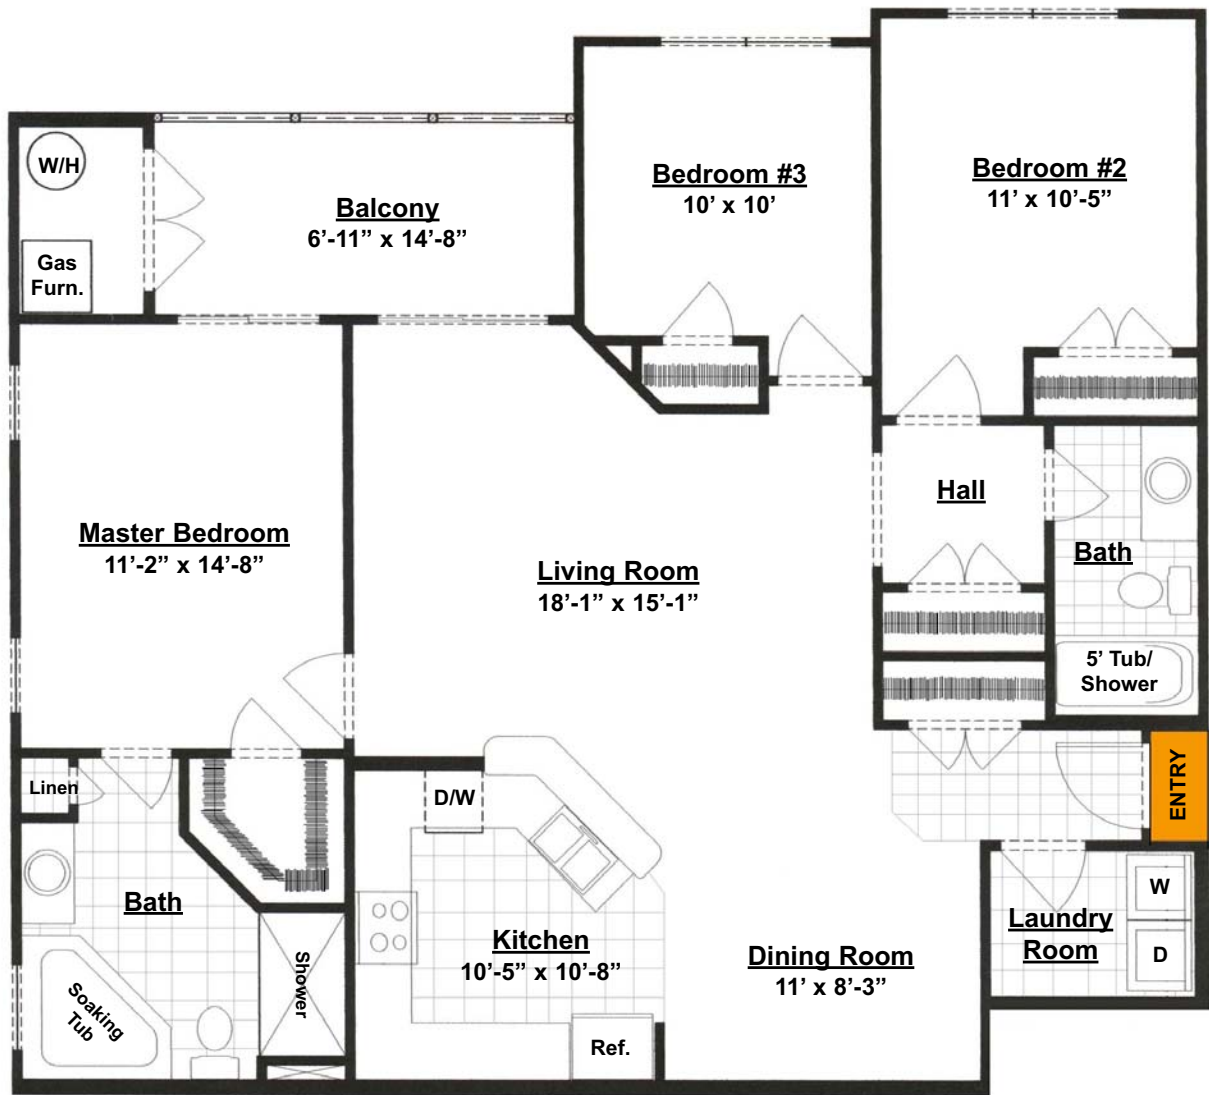

HEARTHSTONE
MANORSM
at New Milford

Condominiums
Unit L - 3rd Floor

UNIT L
3 Br/2 Ba
1,319 sq. ft.

All dimensions are approximate and subject to modification.