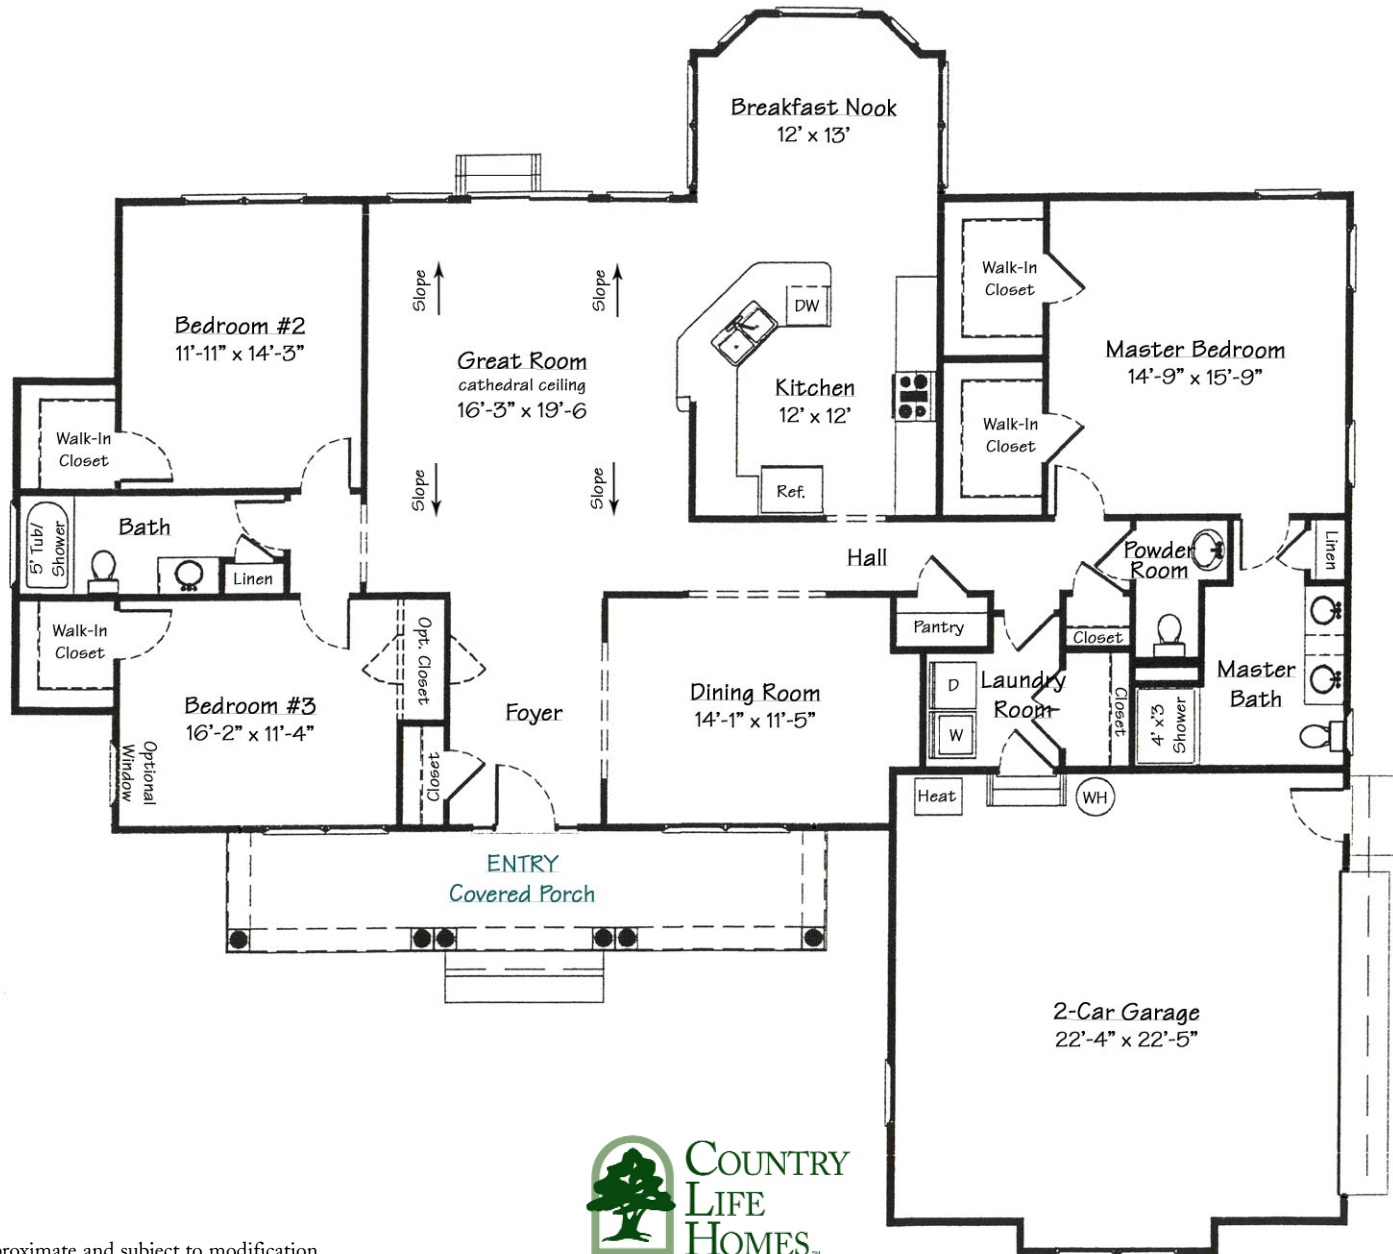

THE CHADWICK

THE CHADWICK

3 bedrooms • 2.5 baths • 2,114 sq. ft.

All dimensions are approximate and subject to modification.
 Rendering is for illustration purposes only.