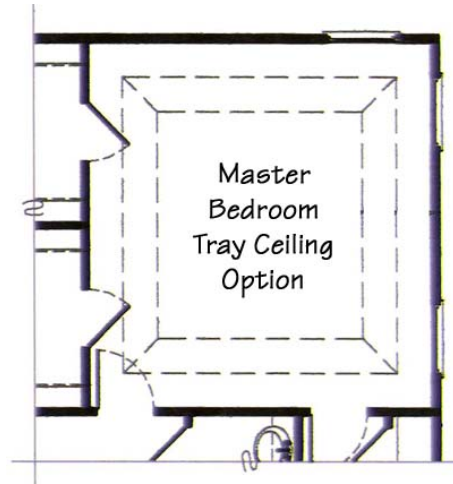

THE CHADWICK

Options

Page 1 of 3 • 2/12/08 Update

Luxury Master Bath

Master Bedroom
Tray Ceiling
Option

Dining Room
Tray Ceiling
Option

Deck 1
12' x 17'

Screen Porch 1
12' x 17'

Sunroom 1
16'-3" x 11'-7"

THE CHADWICK Options (continued)