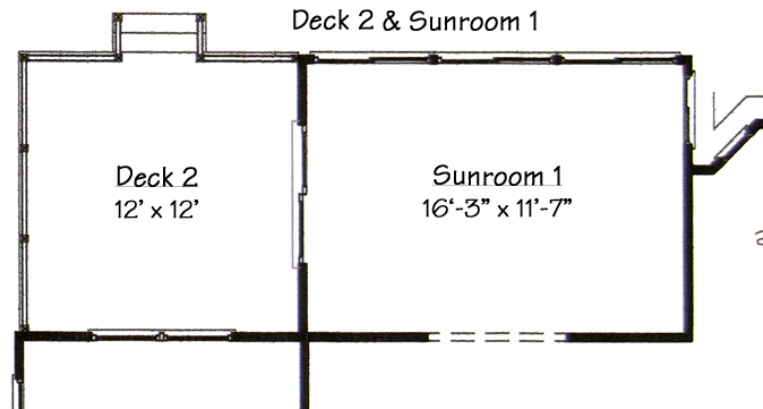

THE CHADWICK

Options

Page 1 of 3 • 2/12/08 Update

Luxury Master Bath

Master Bedroom
Tray Ceiling
Option

Dining Room
Tray Ceiling
Option

Deck 1
12' x 17'

Screen Porch 1
12' x 17'

Sunroom 1
16'-3" x 11'-7"

THE CHADWICK Options (continued)