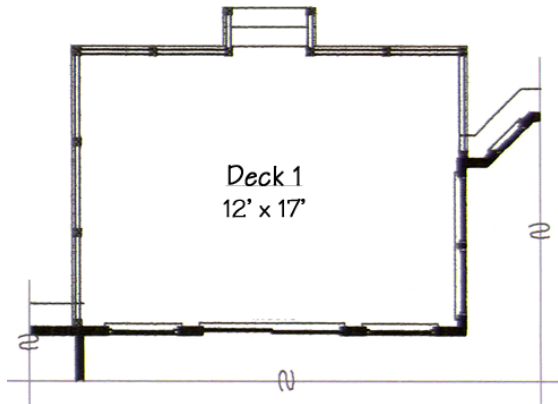

THE CHADWICK

Options

Page 1 of 3 • 2/12/08 Update

Luxury Master Bath

Master Bedroom
Tray Ceiling
Option

Dining Room
Tray Ceiling
Option

Deck 1
12' x 17'

Screen Porch 1
12' x 17'

Sunroom 1
16'-3" x 11'-7"

THE CHADWICK Options (continued)