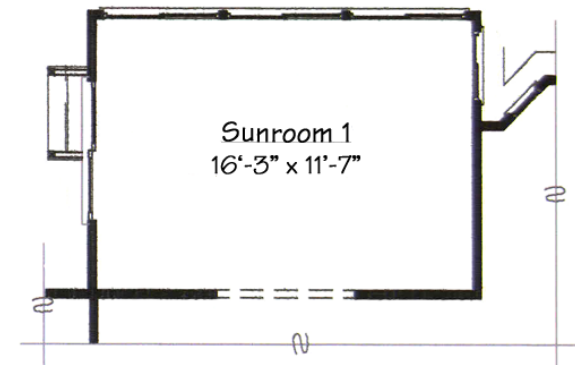

THE CHADWICK

Options

Page 1 of 3 • 2/12/08 Update

Luxury Master Bath

Master Bedroom
Tray Ceiling
Option

Dining Room
Tray Ceiling
Option

Deck 1
12' x 17'

Screen Porch 1
12' x 17'

Sunroom 1
16'-3" x 11'-7"

THE CHADWICK Options (continued)