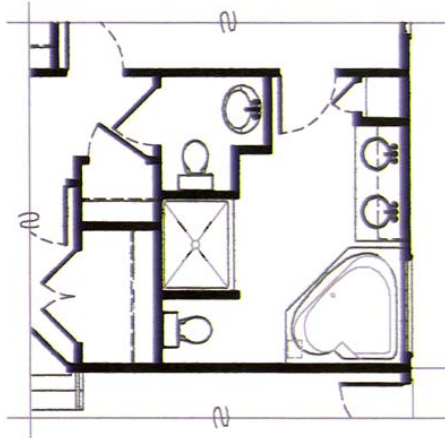

THE CHADWICK

Options

Page 1 of 3 • 2/12/08 Update

Luxury Master Bath

Master Bedroom
Tray Ceiling
Option

Dining Room
Tray Ceiling
Option

Deck 1
12' x 17'

Screen Porch 1
12' x 17'

Sunroom 1
16'-3" x 11'-7"

THE CHADWICK Options (continued)