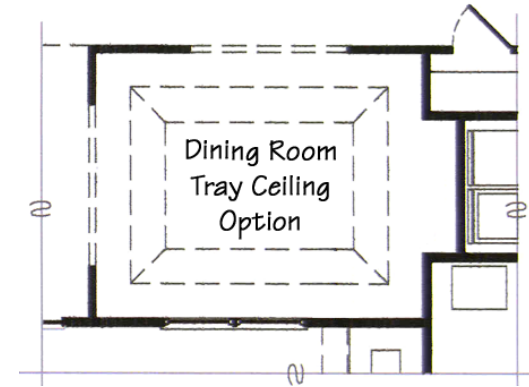

THE CHADWICK

Options

Page 1 of 3 • 2/12/08 Update

Luxury Master Bath

Master Bedroom
Tray Ceiling
Option

Dining Room
Tray Ceiling
Option

Deck 1
12' x 17'

Screen Porch 1
12' x 17'

Sunroom 1
16'-3" x 11'-7"

THE CHADWICK Options (continued)