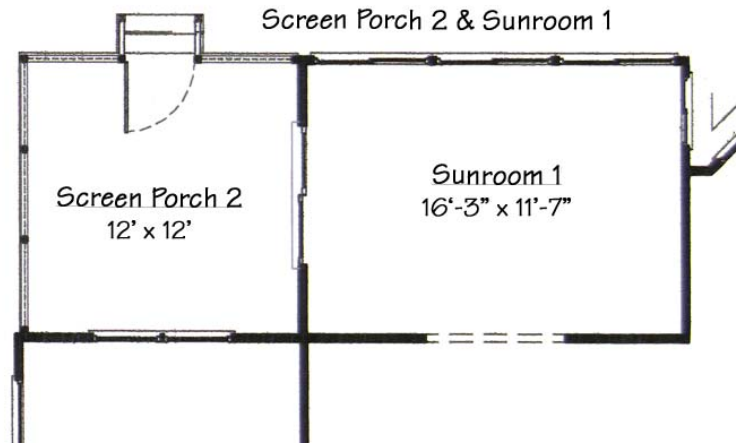

THE CHADWICK

Options

Page 1 of 3 • 2/12/08 Update

Luxury Master Bath

Master Bedroom
Tray Ceiling
Option

Dining Room
Tray Ceiling
Option

Deck 1
12' x 17'

Screen Porch 1
12' x 17'

Sunroom 1
16'-3" x 11'-7"

THE CHADWICK Options (continued)