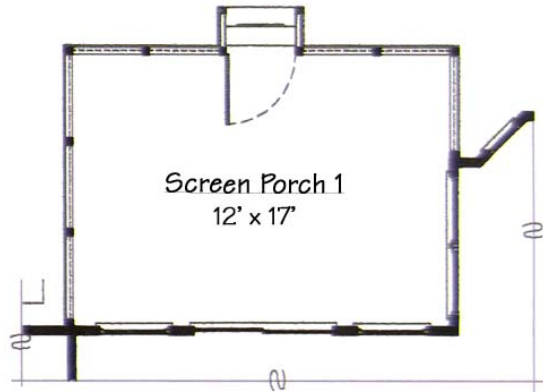

THE CHADWICK

Options

Page 1 of 3 • 2/12/08 Update

Luxury Master Bath

Master Bedroom
Tray Ceiling
Option

Dining Room
Tray Ceiling
Option

Deck 1
12' x 17'

Screen Porch 1
12' x 17'

Sunroom 1
16'-3" x 11'-7"

THE CHADWICK Options (continued)