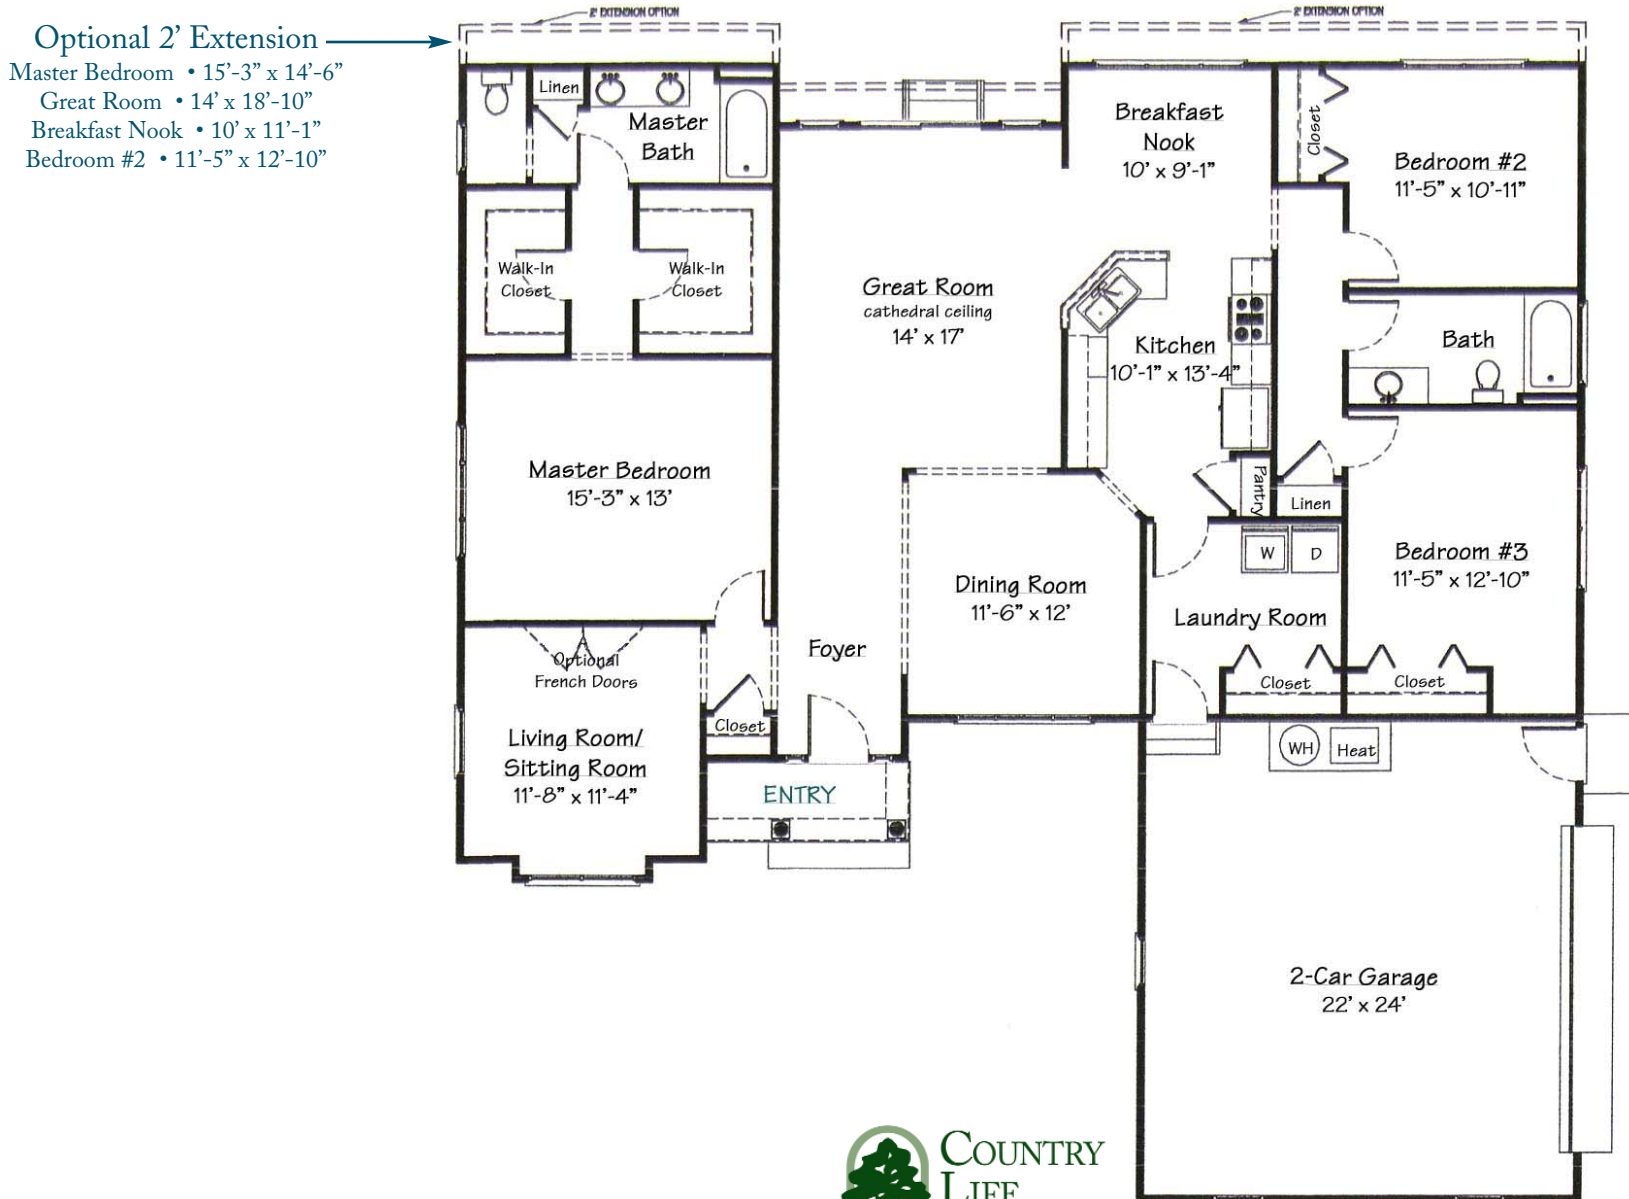

# *THE CRESTWOOD*

---

# THE CRESTWOOD

3 bedrooms • 2 baths • 1,921 sq. ft. • 2,032 sq. ft. w/2' Extension Option

All dimensions are approximate and subject to modification.  
 Rendering is for illustration purposes only.