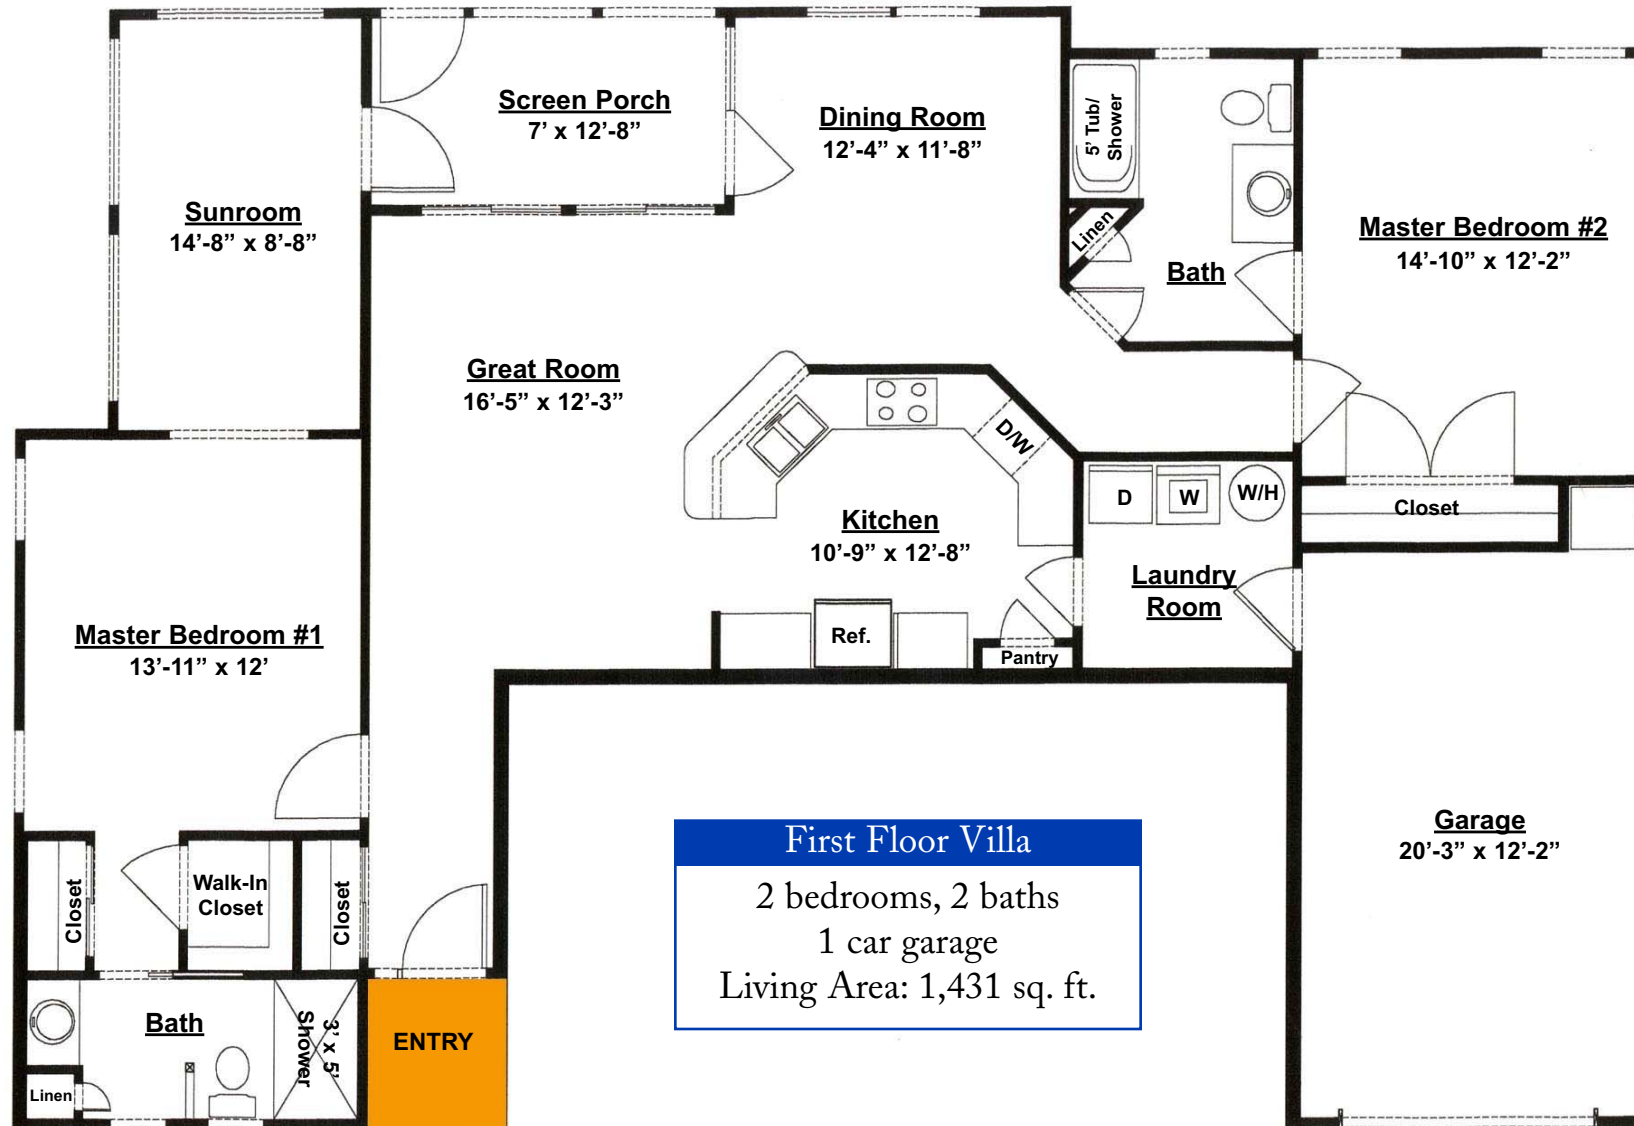

HEARTHSTONE MANORSM at New Milford

Second Floor Villa
 3 bedrooms, 2 baths
 2 car garage
 Living Area: 1,763 sq. ft.