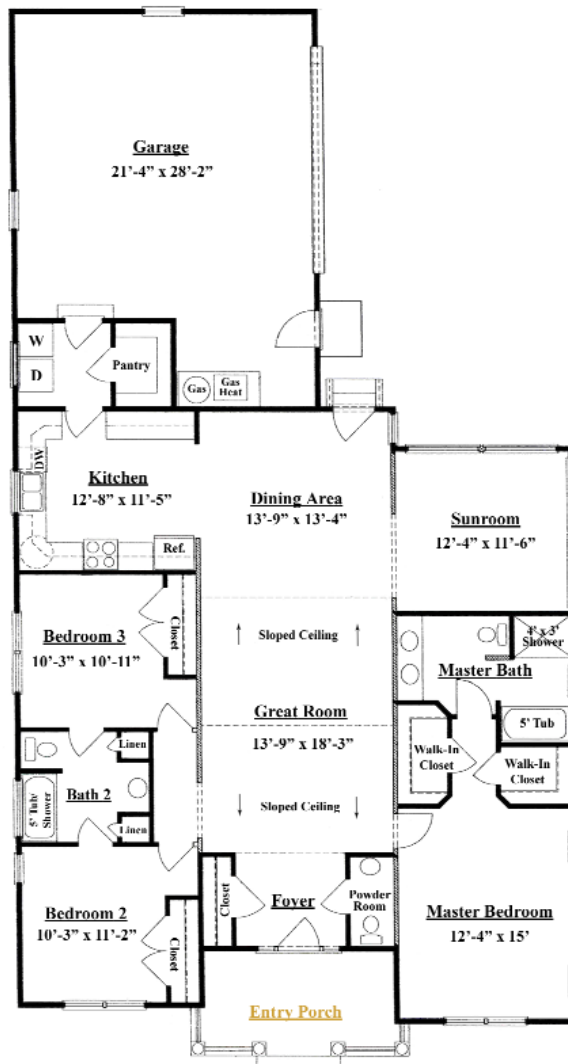

HEARTHSTONE MANORSM

at New Milford

The Kingsdale

3 bedrooms, 2.5 baths
 Living Area: 1,718 sq. ft.
 Garage: 554 sq. ft.

All dimensions are approximate and subject to modification.

Updated 8/30/04