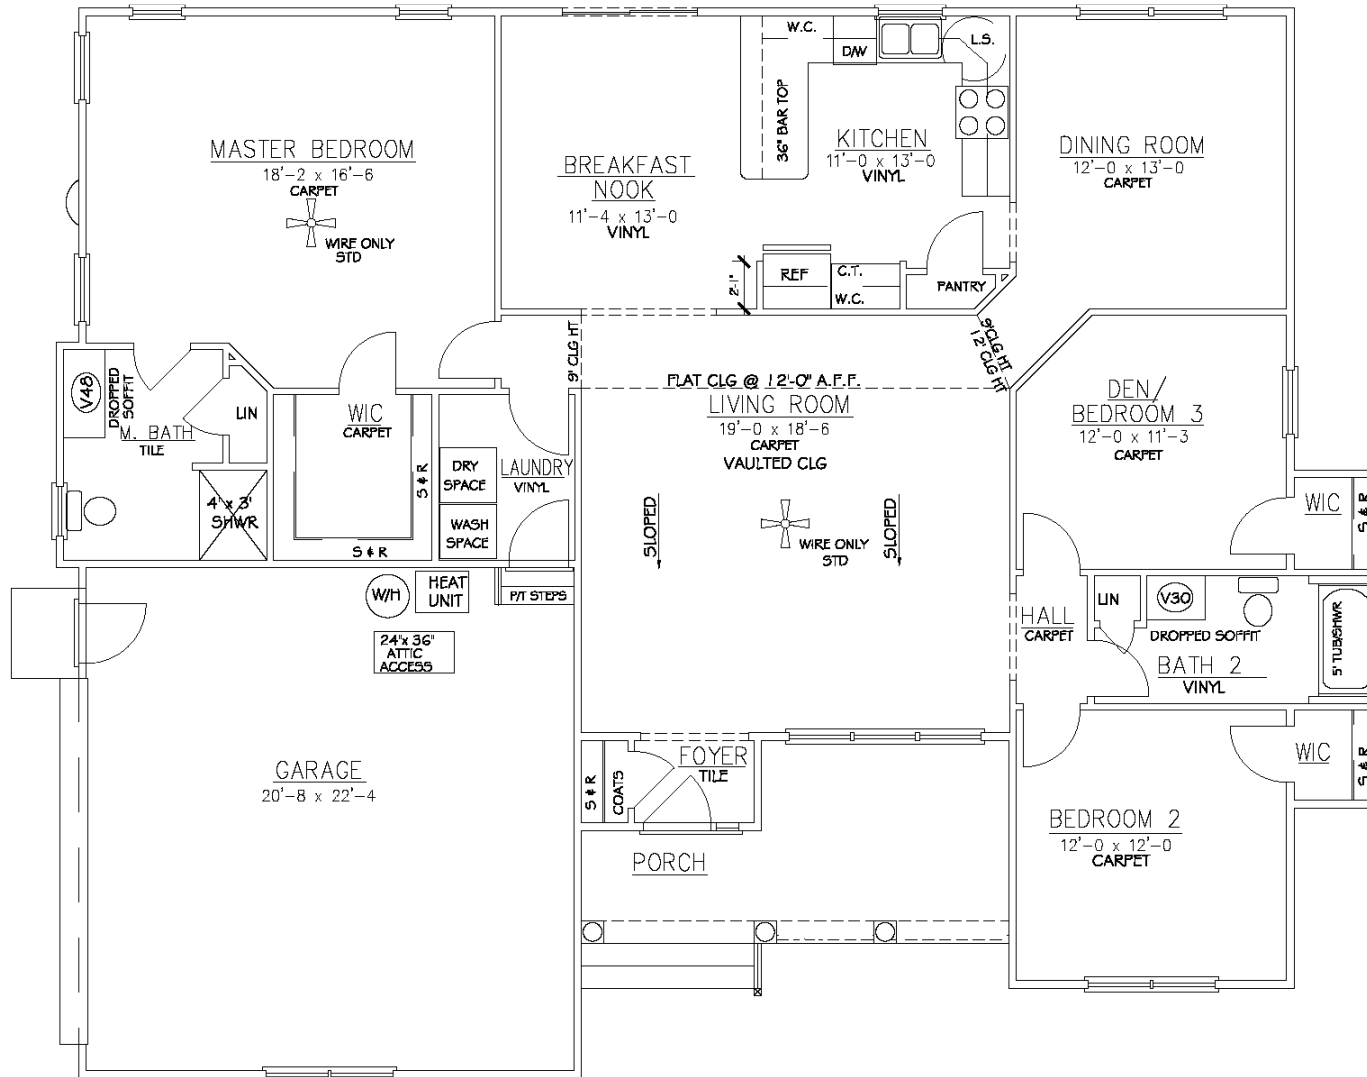

The Springfield

3 bedrooms

2 baths

1,829 sq. ft

All dimensions are approximate and subject to modification.

Rendering is for illustration purposes only.

Front porch railings
optional or as required by code.