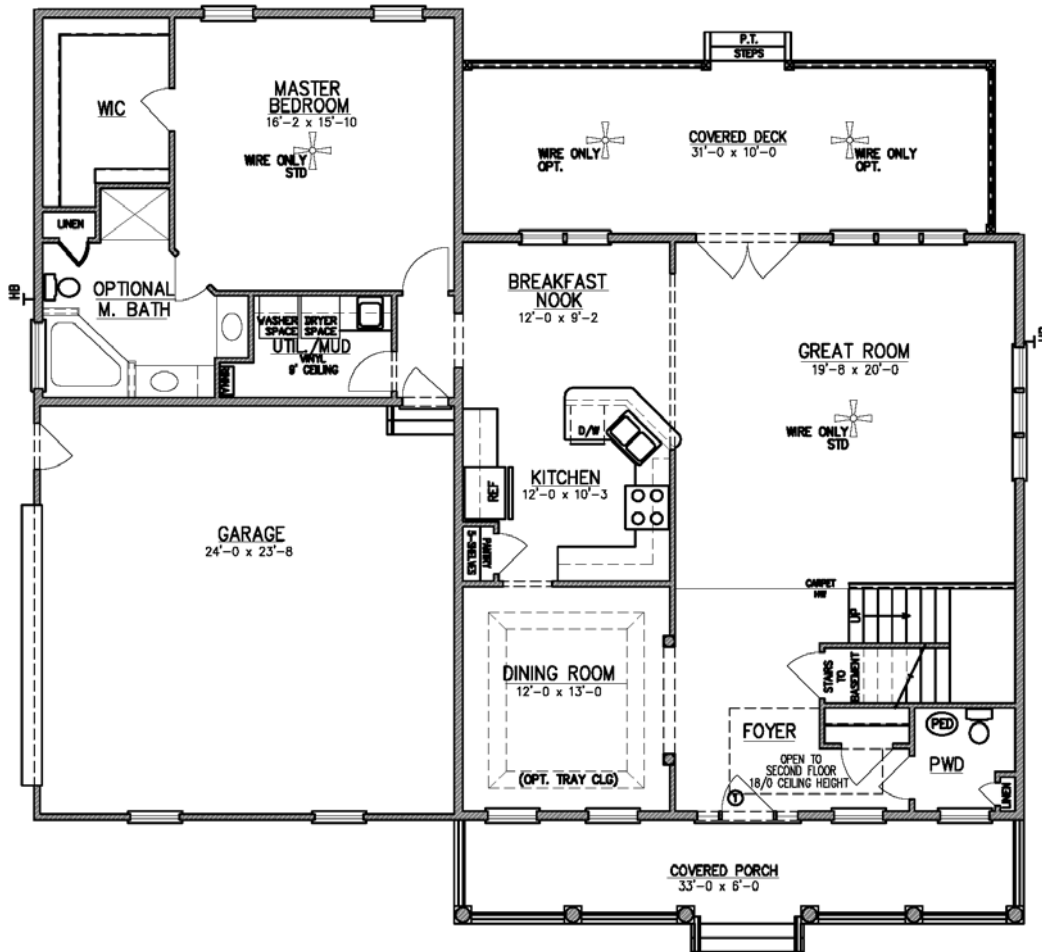

INTRODUCING: THE CARLTON

THE CARLTON

4 bedrooms • 2.5 baths • 2,665 sq. ft.

All dimensions are approximate and subject to modification.
 Rendering is for illustration purposes only.

~ Built for Life ~