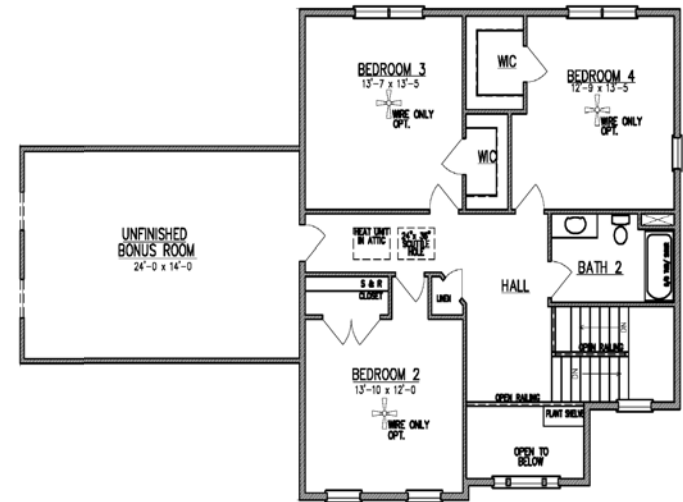

INTRODUCING: THE CARLTON

THE CARLTON

4 bedrooms • 2.5 baths • 2,665 sq. ft.

All dimensions are approximate and subject to modification.
 Rendering is for illustration purposes only.

~ Built for Life ~