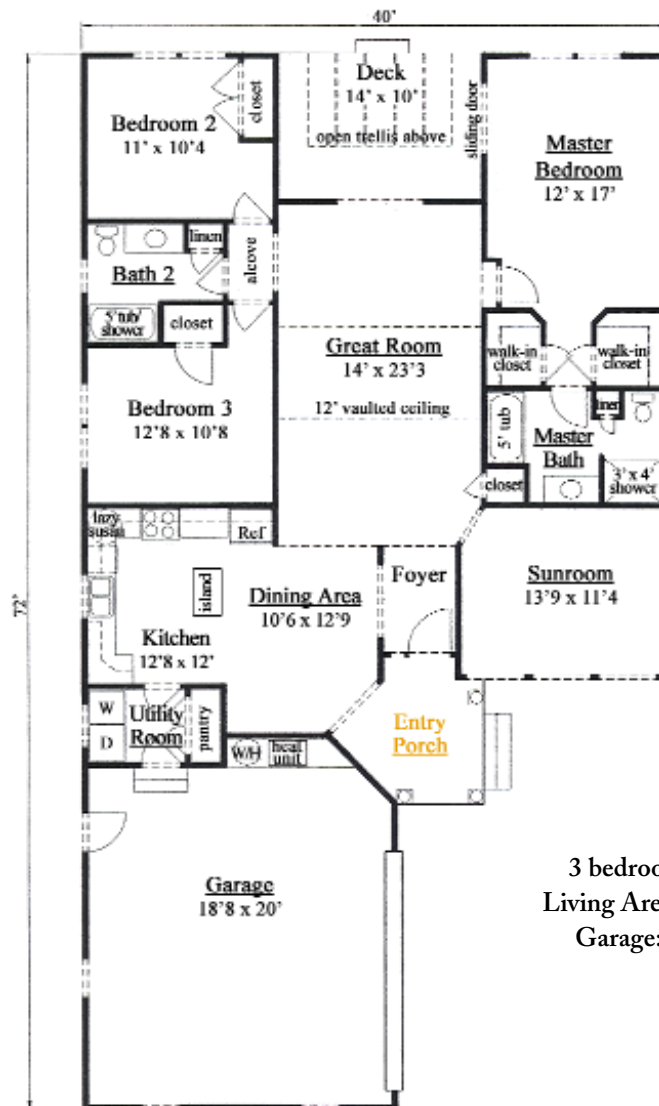

# HEARTHSTONE MANOR<sup>SM</sup>

at New Milford

## *The Potomac*

3 bedrooms, 2 baths  
 Living Area: 1,655 sq. ft.  
 Garage: 516 sq. ft.

All dimensions are approximate and subject to modification.

Updated 9/15/04