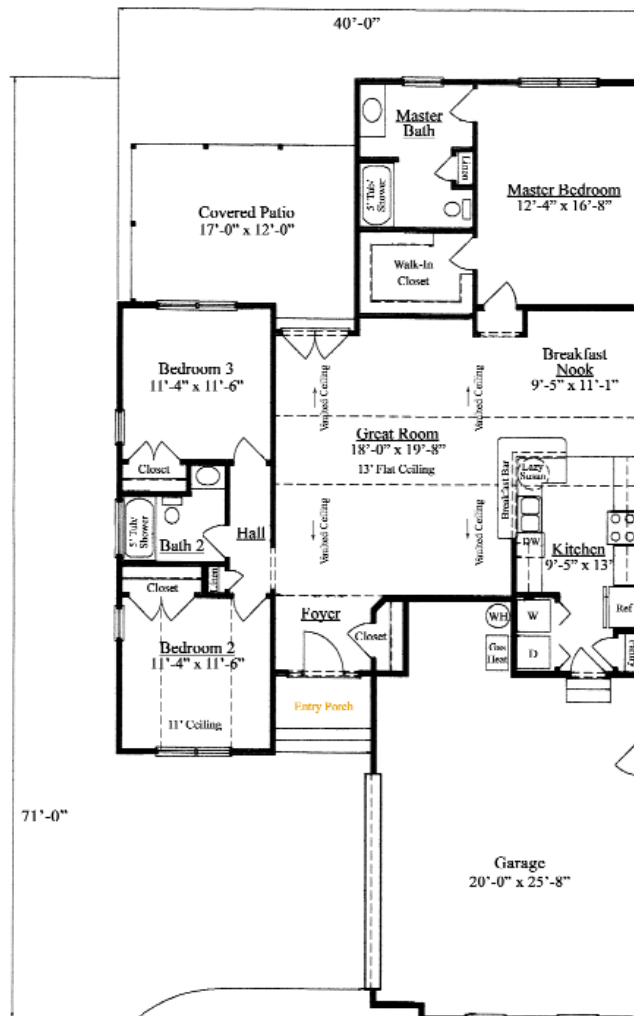

# HEARTHSTONE MANOR<sup>SM</sup>

at New Milford

## *The Stonehurst*

3 bedrooms, 2 baths  
 Living Area: 1,510 sq. ft.  
 Garage: 570 sq. ft.

All dimensions are approximate and subject to modification.

Updated 7/19/04