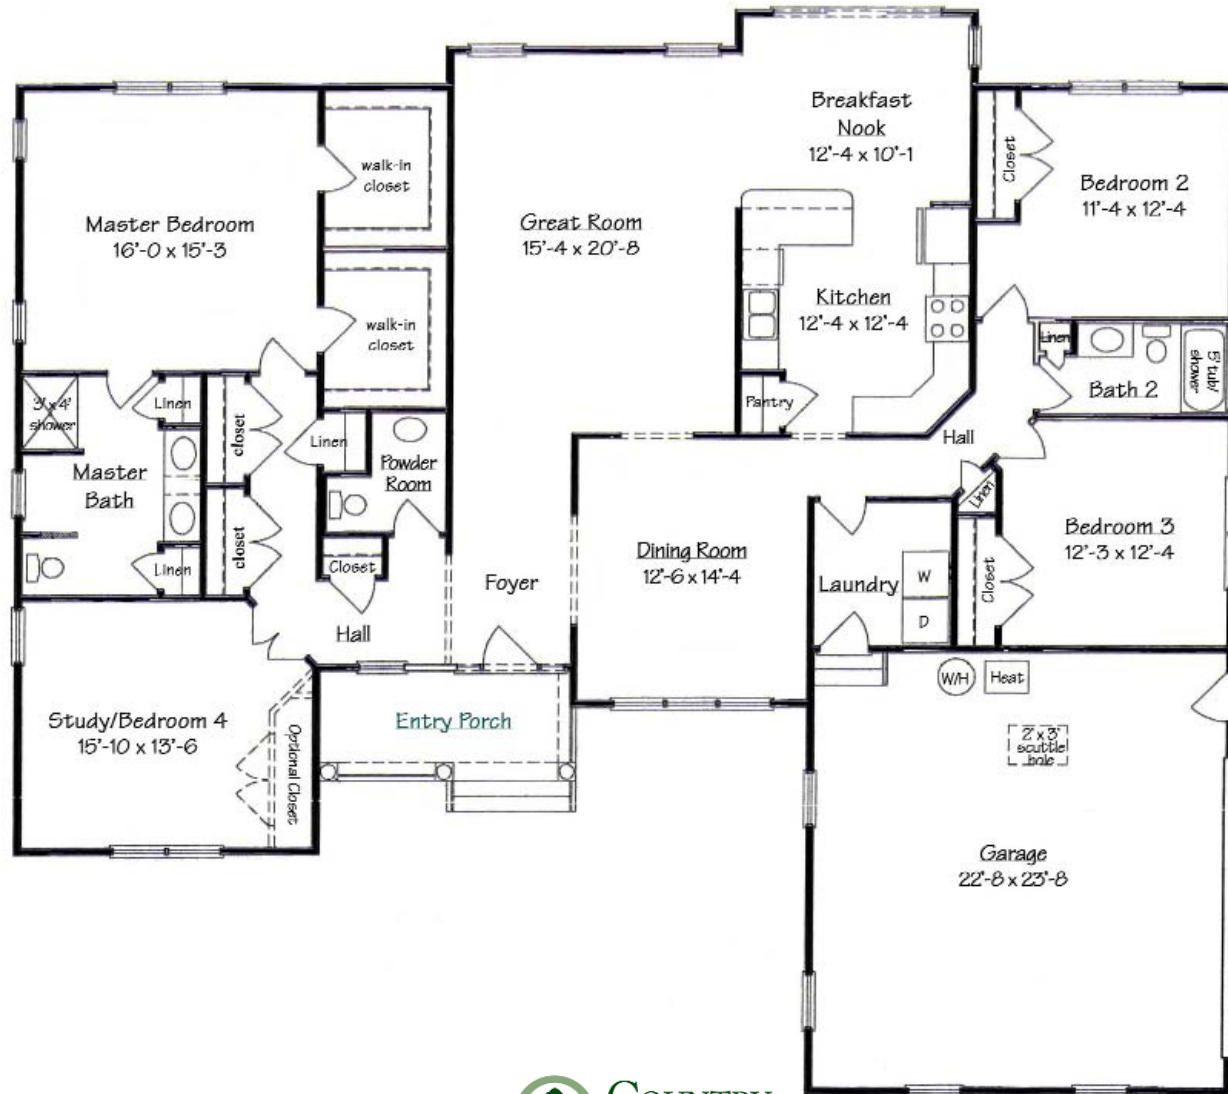

THE WILLOWBROOK

THE WILLOWBROOK

4 bedrooms • 2.5 baths • 2,364 sq. ft.

All dimensions are approximate and subject to modification.
Rendering is for illustration purposes only.